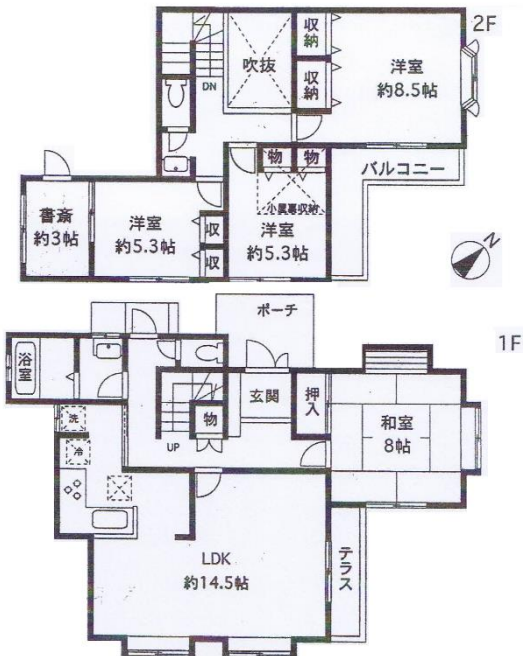

House Name	Grace House Kashiwanoha グレイスハウス柏の葉
House type	Rent House 一般賃貸 (一世帯向け)
Address	1086-128 Ohmuro, Kashiwa-City, Chiba-prefecture 千葉県柏市大室1086-128 20min by walk from Kashiwanoha-campus Sta.(Tsukuba EX line)
Traffic	18min by walk from Kashitanaka Sta.(Tsukuba EX line) 5min from Ohmuro Bus stop (Tobu bus line) (Tobu bus number: Kashiwa-03(柏03) 4min from Kashiwatanaka Sta. or 19min from Kashiwa Sta. west entrance.
Building type	Wooden / build 1988 / two-storied house
Rent p	¥ 100,000 / a month
Deposit	Deposit/ ¥100,000 Reward/ non
Other payment	water/gas/electric/TV
Term	From 3 month
Room	Room: 3 western style room / 1 Japanese(Tatami) room 2 toilet, bathroom, living&dining&kitchen, car garage, garden
Room equipment	Airconditioner
Note	No somoking

Japanese room

Bed room 1

Bed room 2

Bed room 3

Bath room

[More information about Grace House⇒](#)

グレイスハウス

検索