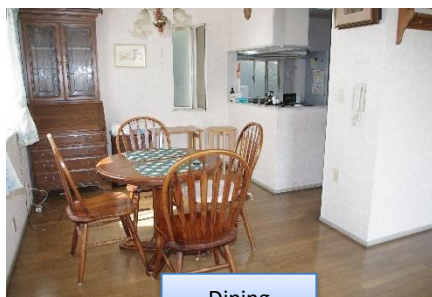

Kitchen

Dining

Living room

About Grace House Kashiwanoha (Rent house)

This house owner is Japanese Christian who lives in overseas. Owner hopes to rent for Christian. Especially good for missionary family and engaged in mission group or churches. You may rent and live from 3 month like a short term or more than a year for long term.