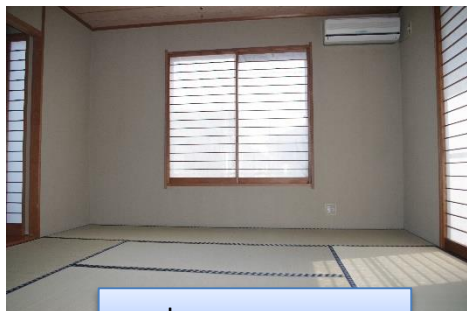

About Grace House Kashiwanoha (Rent house)

This house owner is Japanese Christian who lives in overseas. Owner hopes to rent for Christian. Especially good for missionary family and engaged in mission group or churches. You may rent and live from 3 month like a short term or more than a year for long term.

There are already have life goods (electric goods, dishes, beds and everything), so you can start the lives right now!!

Please contact and ask by e-mail bellows.

※ Grace House is founded on Christian values. Some are the rent house but many of houses are share house or guest house located Nagoya or metropolitan area of Tokyo.

Japanese room