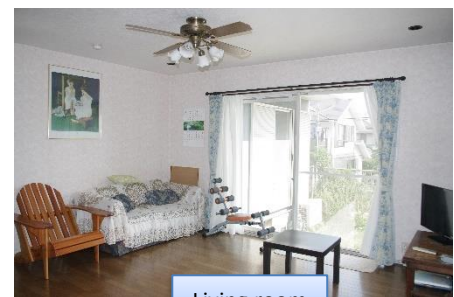

House Name	Grace House Kashiwanoha グレイスハウス柏の葉
House type	Rent House 一般賃貸 (一世帯向け)
Address	1086-128 Ohmuro, Kashiwa-City, Chiba-prefecture 千葉県柏市大室1086-128 20min by walk from Kashiwanoha-campus Sta.(Tsukuba EX line)
Traffic	18min by walk from Kashitanaka Sta.(Tsukuba EX line) 5min from Ohmuro Bus stop (Tobu bus line) (Tobu bus number: Kashiwa-03(柏03) 4min from Kashiwatanaka Sta. or 19min from Kashiwa Sta. west entrance.
Building type	Wooden / build 1988 / two-storied house
Rent p	¥ 100,000 / a month
Deposit	Deposit/ ¥100,000 Reward/ non
Other payment	water/gas/electric/TV
Term	From 3 month
Room	Room: 3 western style room / 1 Japanese(Tatami) room 2 toilet, bathroom, living&dining&kitchen, car garage, garden
Room equipment	Airconditioner
Note	No somoking

Kitchen

Dining

Living room

About Grace House Kashiwanoha (Rent house)

This house owner is Japanese Christian who lives in overseas. Owner hopes to rent for Christian. Especially good for missionary family and engaged in mission group or churches. You may rent and live from 3 month like a short term or more than a year for long term.